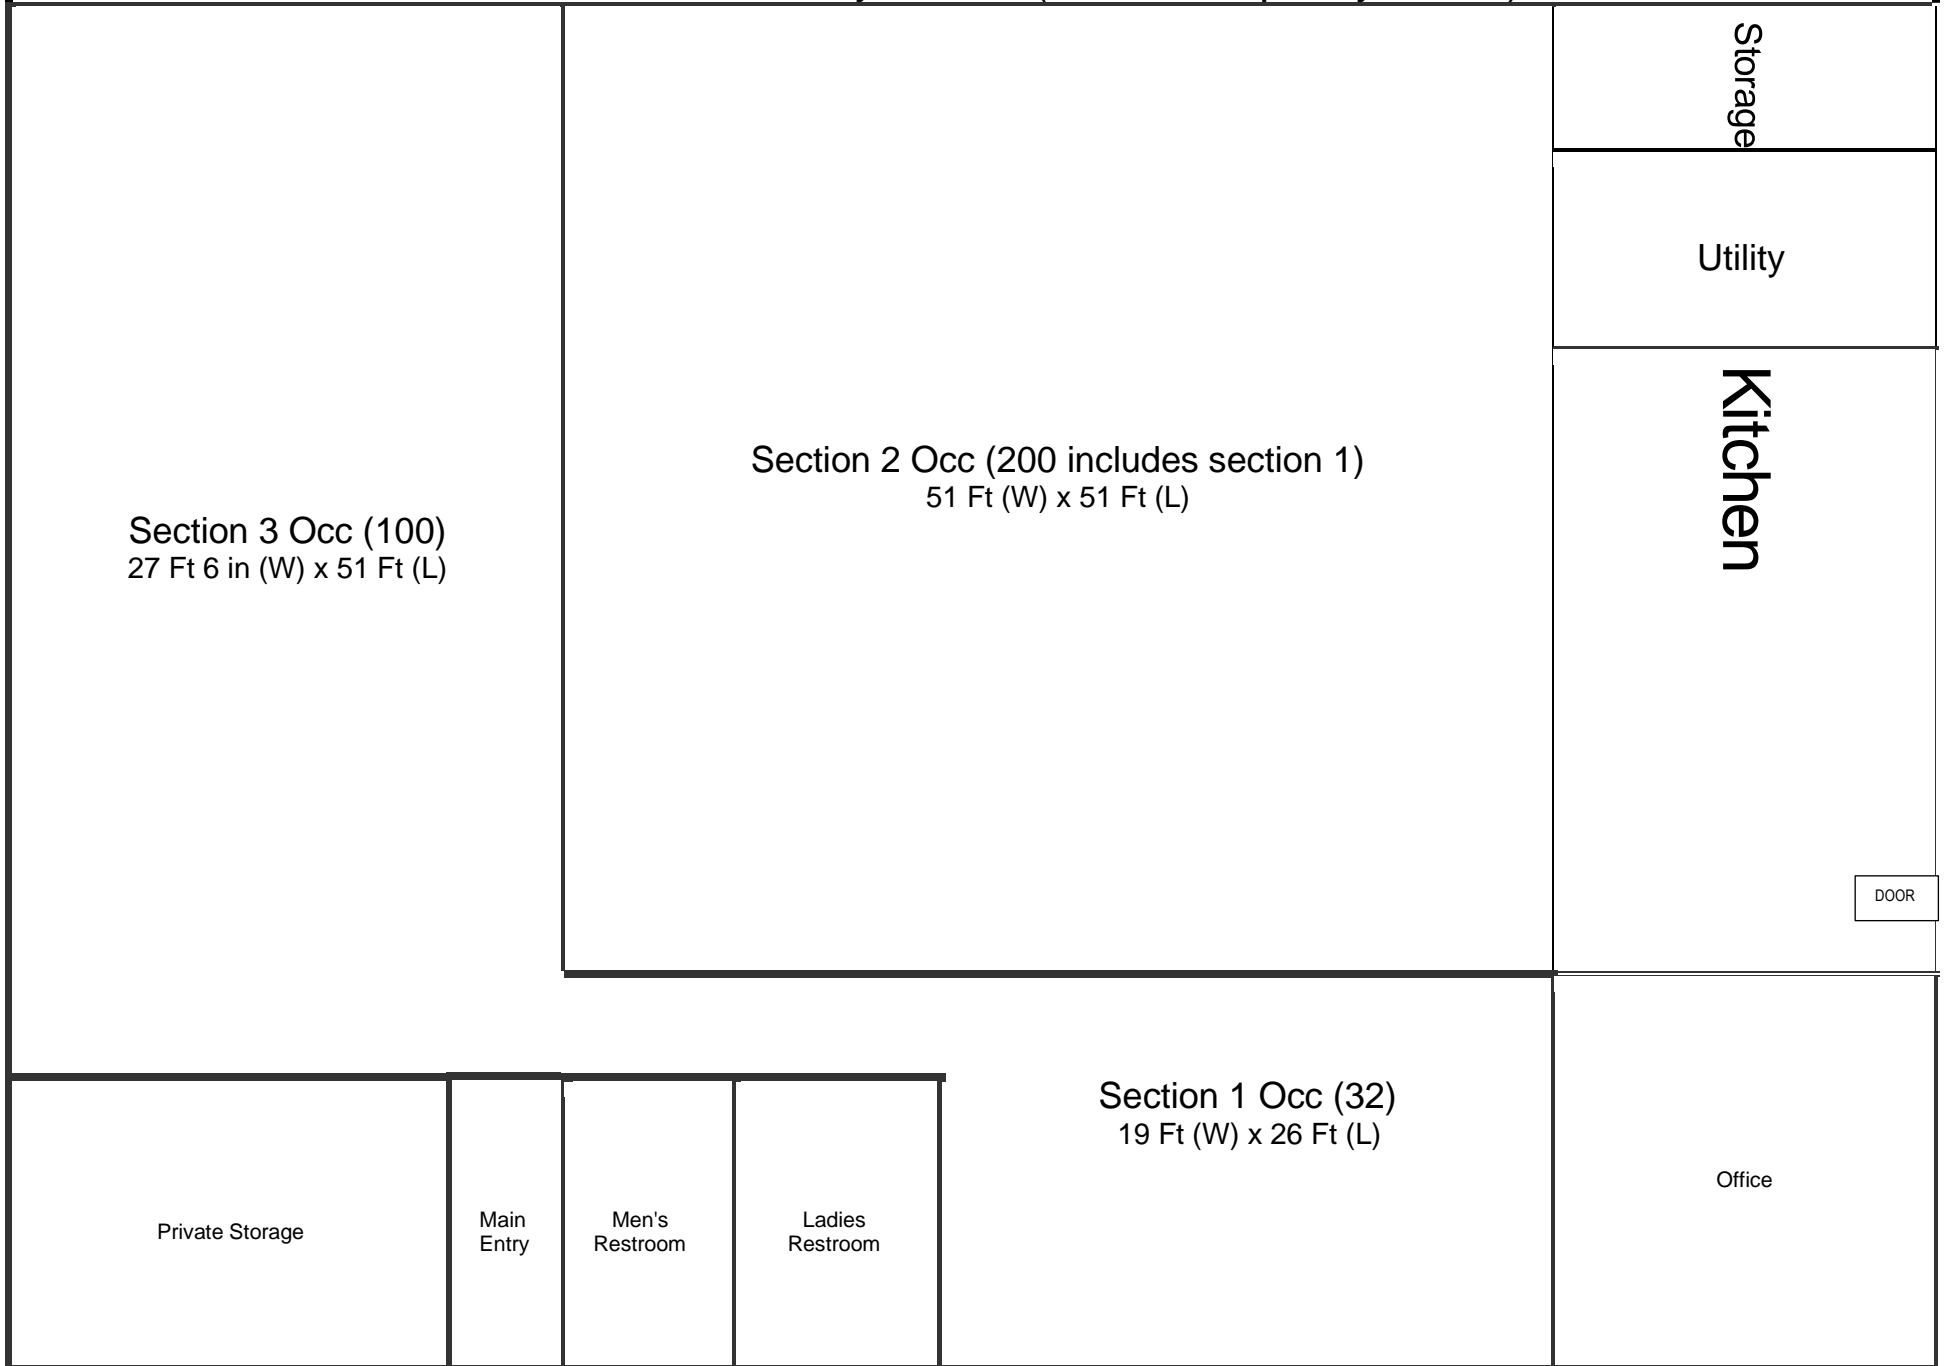

Brownton Community Center (Total Occupancy is 300)

(50) 8 Ft Tables (L) x 2 Ft 5 in(w)

300 Chairs (approx.) Combination of Metal Folding & Plastic

2 High Chairs & 3 Wooden toddler Chairs

1 Small table 3 Ft 6 in. (L) x 1 Ft 10 in. (W) x 2 Ft. 6 in. (H) & 3 Ft 5 ½" in (L) x 2 Ft 6 in. (W) x 2 Ft. 6 in. (H)